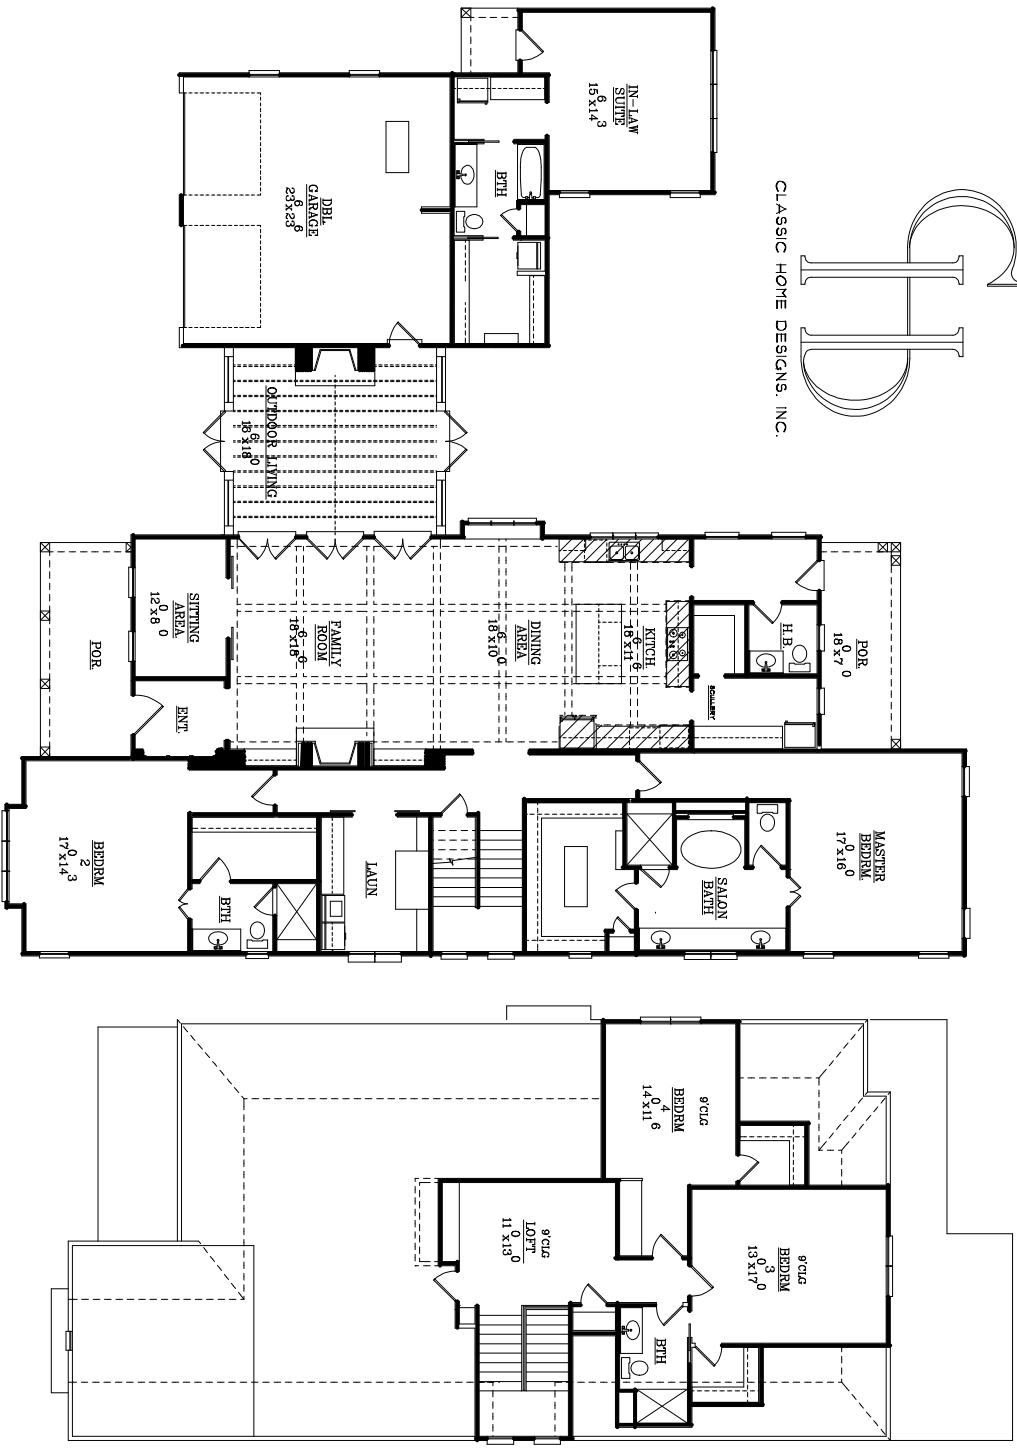

CLASSIC HOME DESIGNS, INC.

COPYRIGHT © 2018 CLASSIC HOME DESIGNS

HEATED DOWN: 2685 SQ FT  
HEATED UP: 829 SQ FT

TOTAL HEATED: 3982 SQ FT

PLAN:  
B393B

GARAGE & STOR: 518 SQ FT  
PORCHES: 621 SQ FT

OVERALLS:  
WIDTH: 85' DEPTH: 86'